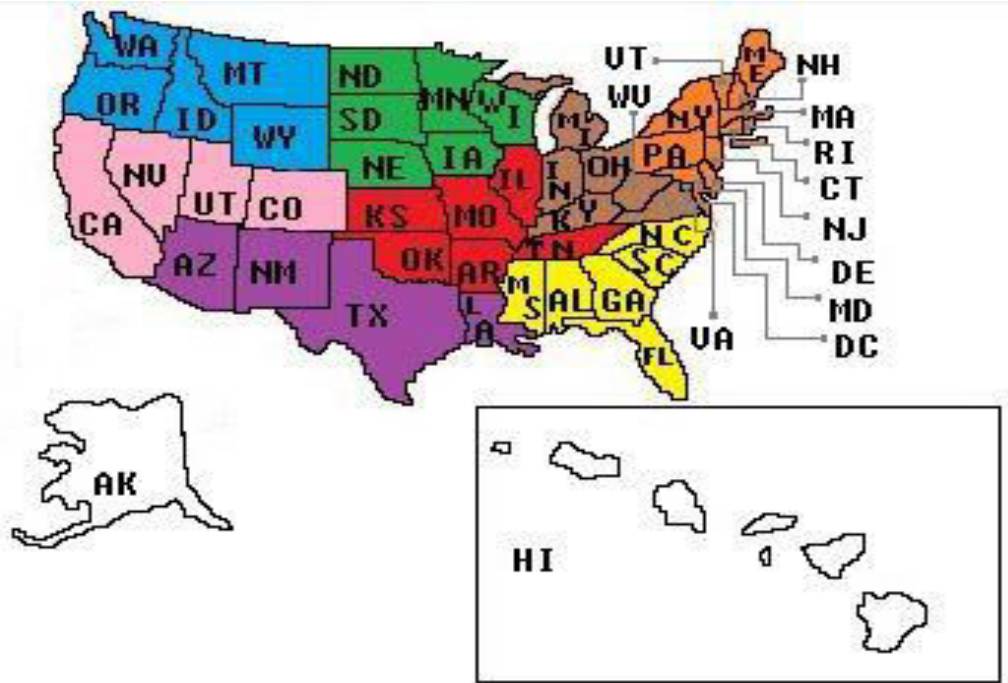

## Members Zone Map

	<b>Red Zone</b>	= =	<b>Zone A</b>
	<b>Green Zone</b>	= =	<b>Zone B</b>
	<b>Purple Zone</b>	= =	<b>Zone C</b>
	<b>Pink Zone</b>	= =	<b>Zone D</b>
	<b>Blue Zone</b>	= =	<b>Zone E</b>
	<b>Brown Zone</b>	= =	<b>Zone F</b>
	<b>Orange Zone</b>	= =	<b>Zone G</b>
	<b>Yellow Zone</b>	= =	<b>Zone H</b>
	<b>White Zone</b>	= =	<b>Zone I</b>

### Zone By State - State By Zone

**RED Zone - Zone A** = KS, MO, OK, AR, IL, TN

**GREEN Zone - Zone B** = ND, SD, NE, IA, MN, WI

**PURPLE Zone - Zone C** = AZ, NM, TX, LA

**PINK Zone - Zone D** = CA, NV, UT, CO

**BLUE Zone - Zone E** = WA, OR, ID, MT, WY

**BROWN Zone - Zone F** = MI, IN, KY, OH, WV, VA, DC

**ORANGE Zone - Zone G** = PA, NY, ME, VT, MD, DE, NJ, CT, RI, MA, NH

**YELLOW Zone - Zone H** = NC, SC, GA, AL, MS, FL

**WHITE Zone - Zone I** = AK, HI